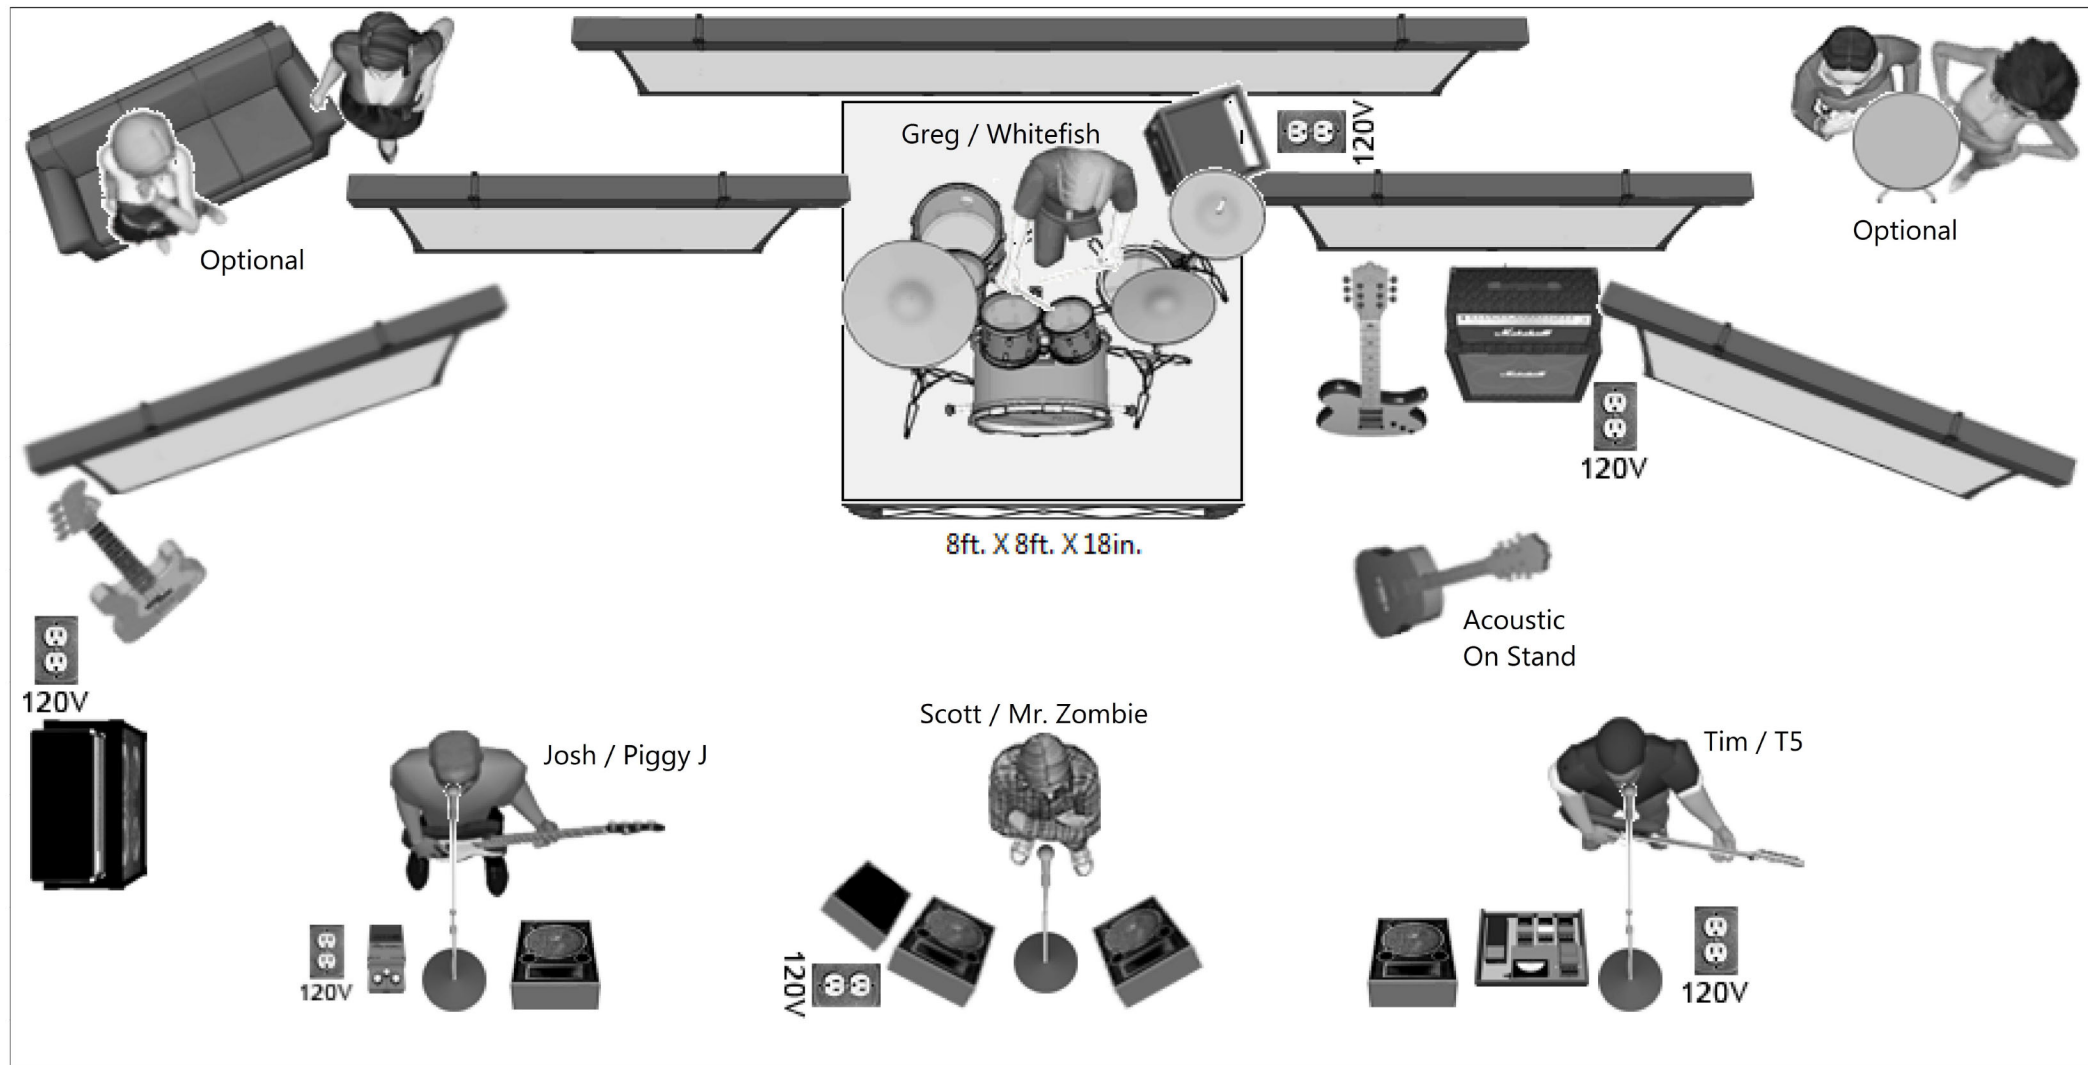

Devil's Rejects MN Stage Plot

All downstage monitors to have the same mix for Mr. Zombie.

Backdrop Dimensions:

4 - 7' Wide x 9' Tall Vinyl Backdrops on Stands

1 - 14' Wide x 12' Tall Fabric Backdrop

See separate DRMn Input List for additional technical specifications.